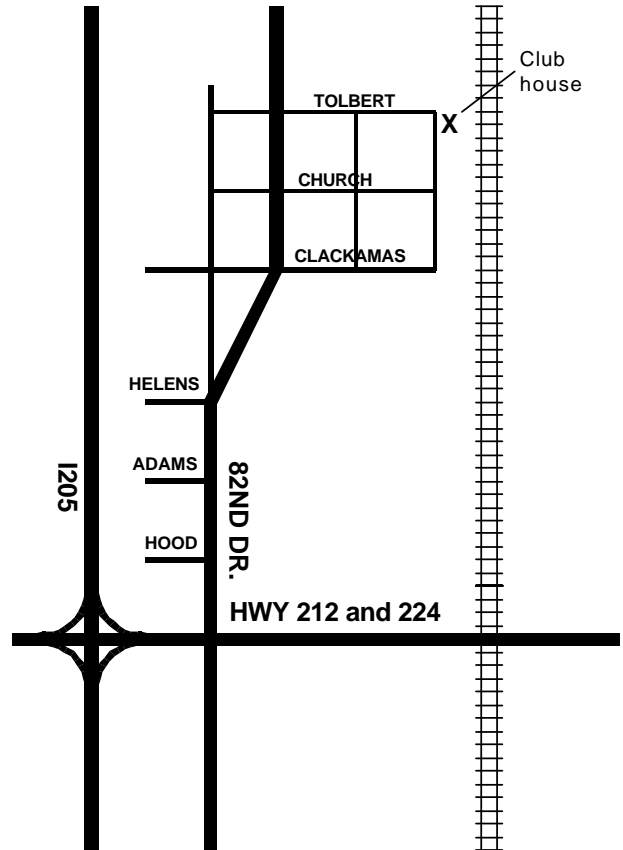

The Lobos meet every Thursday at 8:30pm in Clackamas. All riders are welcome. Hope to see you there!

To get to the Club House:

Take the Estacada exit (Hwy 212 and 224) off I205.

Head east for 1 block then turn left onto 82nd Drive.

Head North on 82nd drive for about 6 blocks.

Turn right on Tolbert.

At the end of Tolbert is a yellow Quantson hut (that's it)!

See you there!

2000 Lone Wolf ISDE Results

We're not the biggest.
We're not the oldest.
We just try harder to be the best!